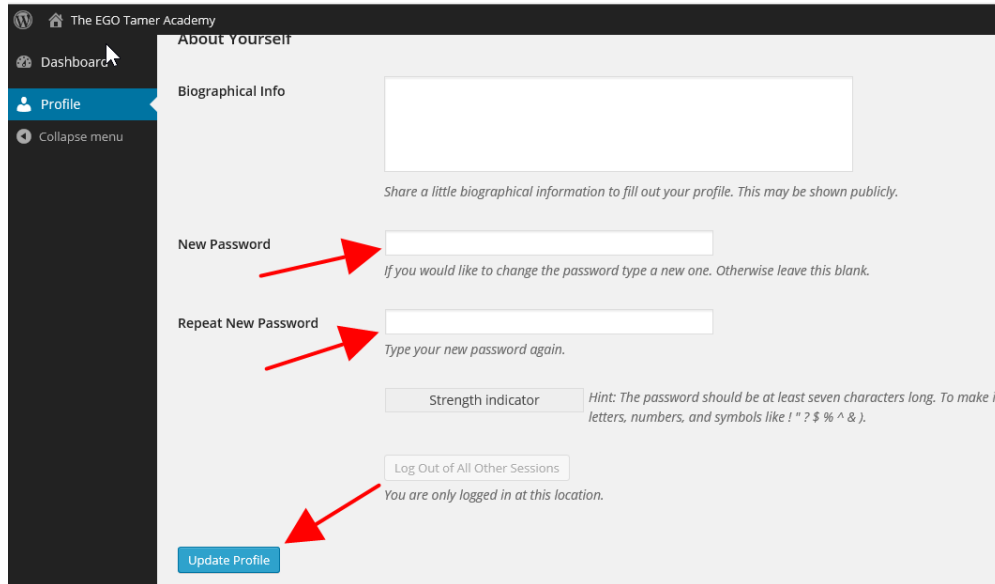

Enter your brand spankin' new password into both of these fields and then click the **Update Profile** button. Once you're done, simply close the window and you'll be back in your homeroom. **TA DAH!**

Logging Out

At the very bottom left hand side of the page you will see a section that shows your login status. You'll only see this when you're actually logged in. Under the status are two links – **Membership Details** and **Logout**.

- **Membership Details:** Clicking on this link will take you to your membership profile (just like clicking on the Change Password/Profile link we mentioned earlier). If you click on this link, you can return to your homeroom page by using the Back button in your browser.
- **Logout:** This link does exactly what you'd think it does. It logs you out of your coaching program.